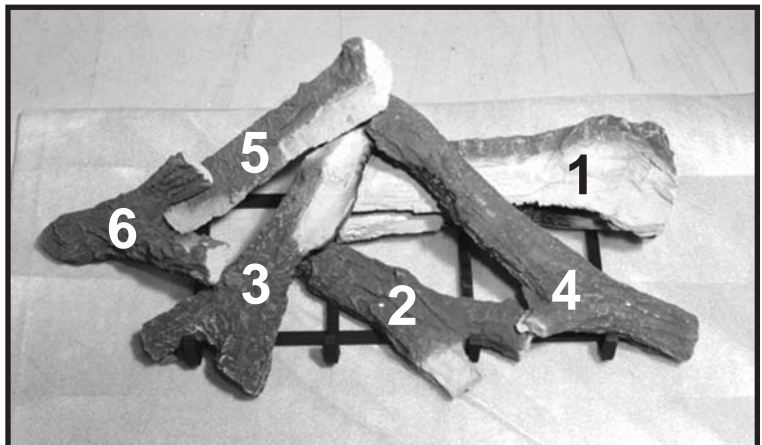

Part number list on following page.